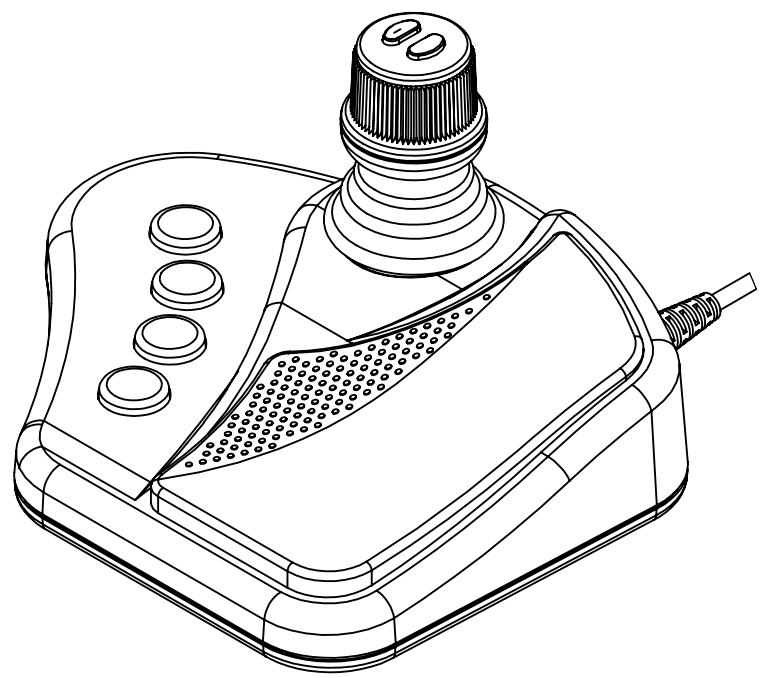

HED - HALL EFFECT DESKTOP

\*2 BUTTON LOW PROFILE HANDLE SHOWN  
(NO BUTTON LOW PROFILE HEIGHT: 3.76")