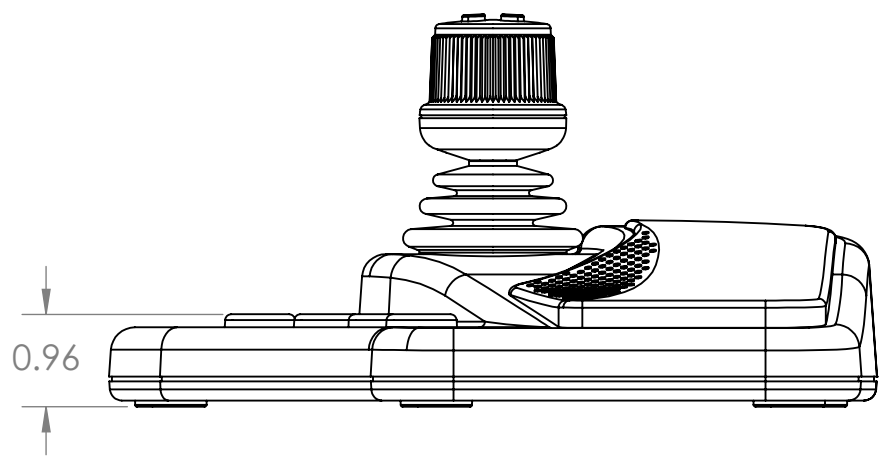

HED - HALL EFFECT DESKTOP

\*2 BUTTON LOW PROFILE HANDLE SHOWN  
(NO BUTTON LOW PROFILE HEIGHT: 3.76")