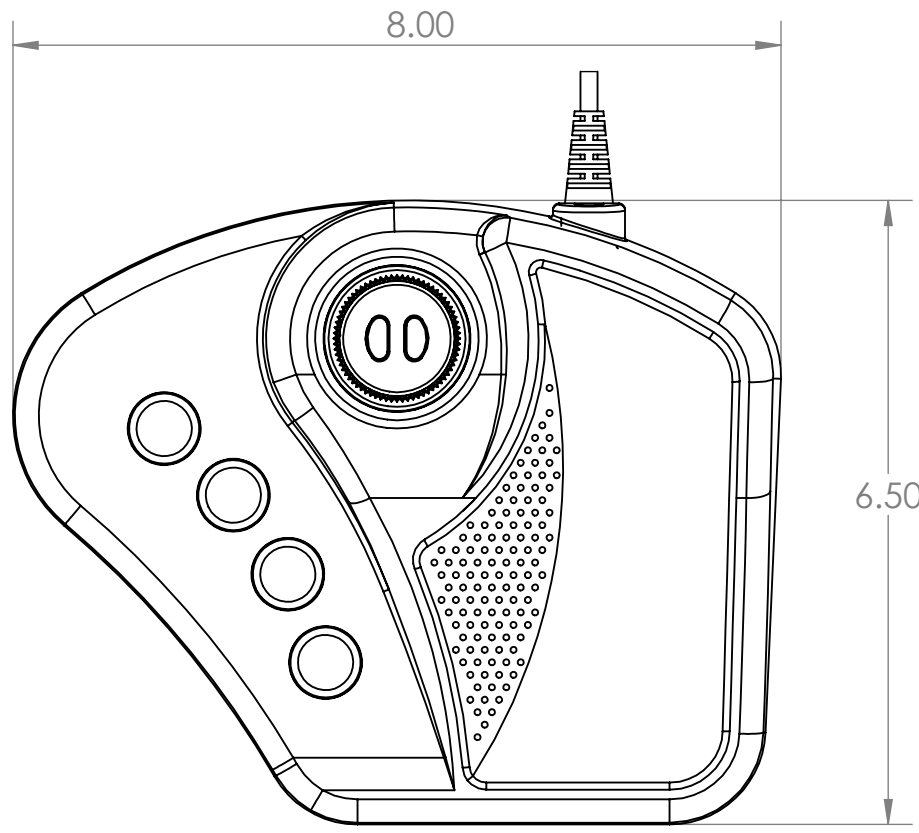

HED - HALL EFFECT DESKTOP

\*2 BUTTON LOW PROFILE HANDLE SHOWN  
(NO BUTTON LOW PROFILE HEIGHT: 3.76")