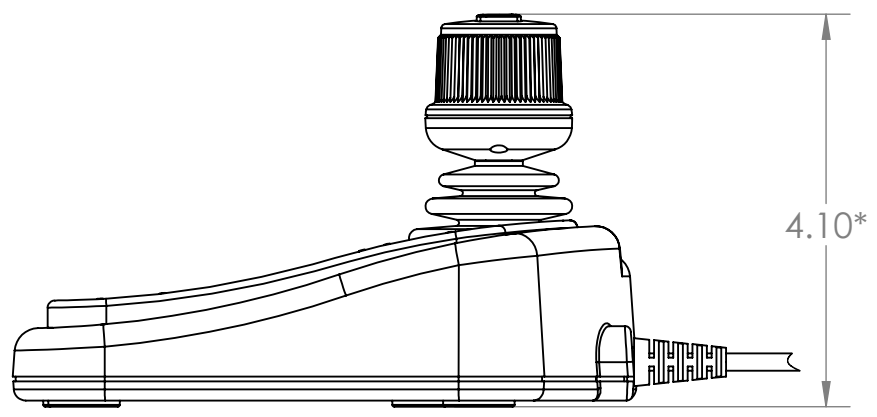

HED - HALL EFFECT DESKTOP

\*2 BUTTON LOW PROFILE HANDLE SHOWN  
(NO BUTTON LOW PROFILE HEIGHT: 3.76")